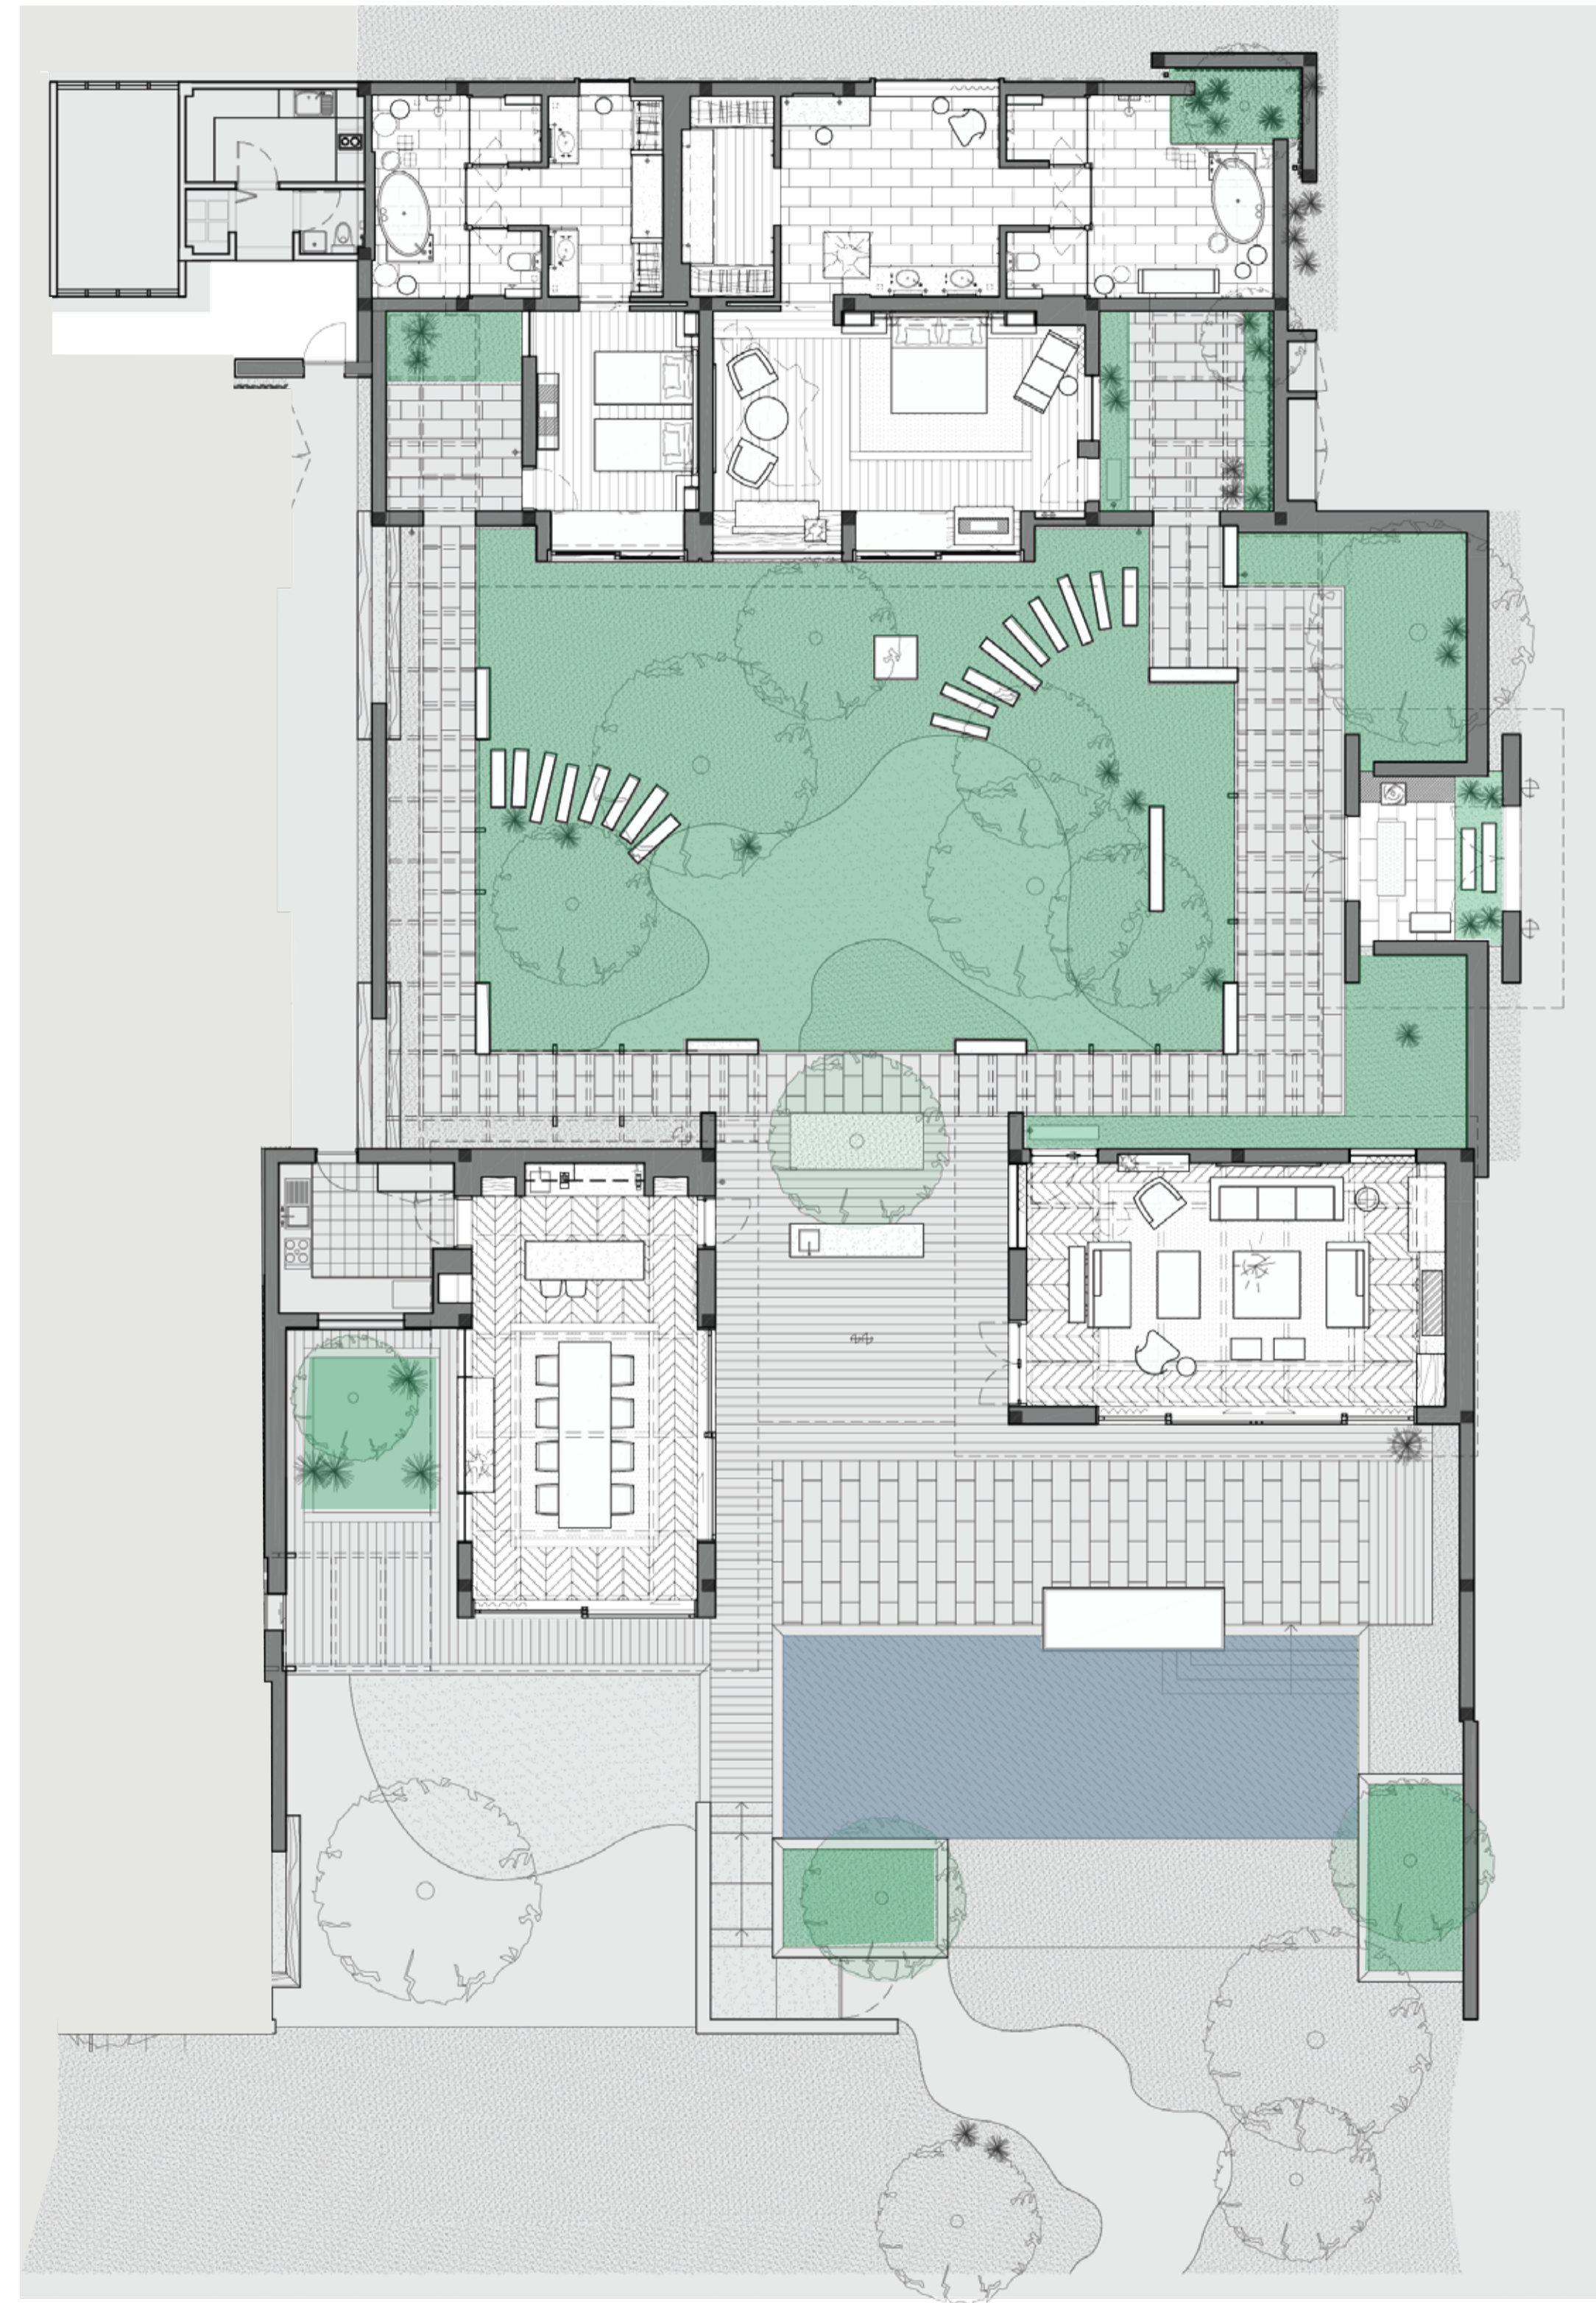

# THE OCEAN HOUSE

Average Size: 796 Sq. m.